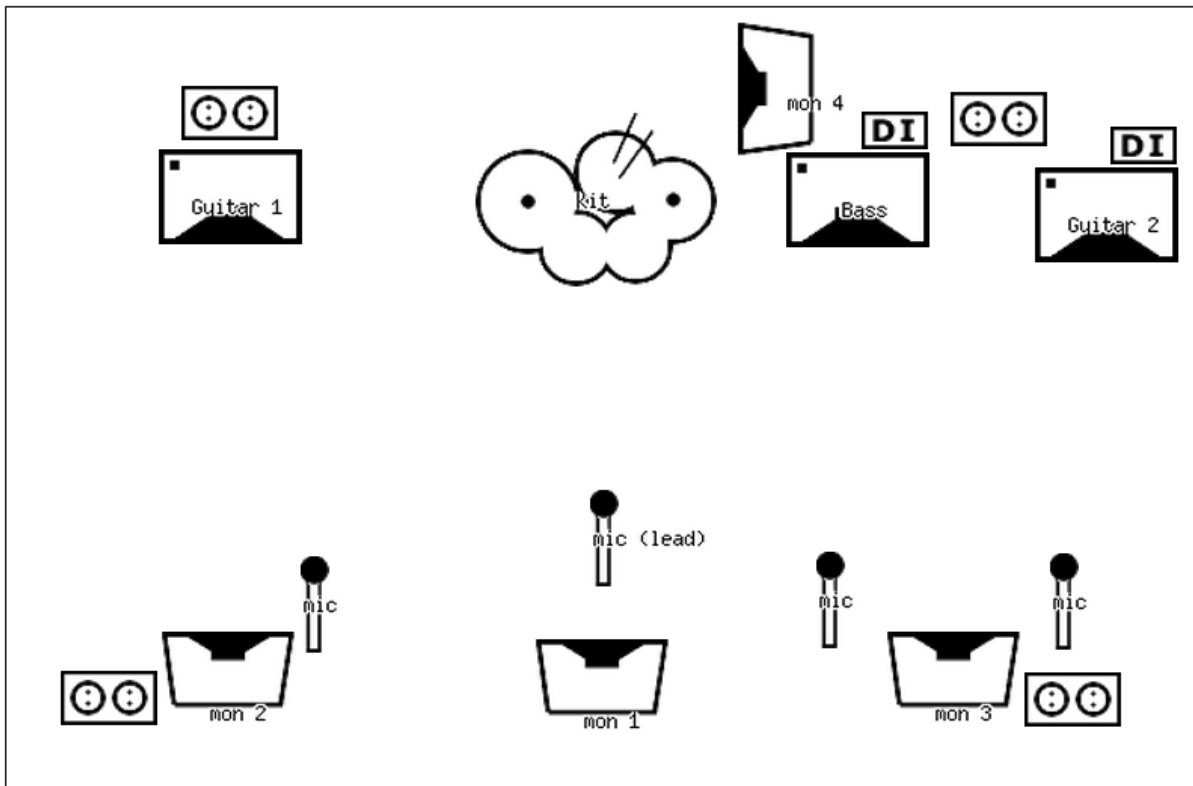

Stageplan Black Leash

Black Leash

PEARL JAM TRIBUTE BAND

Contactgegevens

Naam: André Bokma
Mobiel: 06-51165876
Email: andrebokma@home.nl

Line-up		Monitorgroepen	
Jan Douwe Postma	Leadvocals	1	zang
Rogier Vis	Bass	2	zang, gitaar 1&2&3, bass
Roland Sluymer	Drums	3	zang, gitaar 1&2&3
Bernold Dekens	Lead Guitar (Guitar 1)	4	zang, gitaar 1&2&3, bass
André Bokma	Rythm Guitar (Guitar 2) (Guitar 3)		

Priklijst		
1	Kick	B52 of 901
2	Snare	Shure SM 57
3	Hi-hat	AKG C430 of Neumann KM184
4	Tom 1	604 of B89
5	Tom 2	604 of B89
6	Floortom	604 of B89
7	OH 1	AKG C430 of Neumann KM184
8	Oh 2	AKG C430 of Neumann KM184
9	Bass	DI
10	Guitar 1	Shure SM 57
11	Guitar 2	Shure SM 57
12	Guitar 3 (Steelstring)	DI
13	Vocal (Lead)	Shure SM 58 Beta
14	Vocal (Backing)	Shure SM 58
15	Vocal (Backing)	Shure SM 58
16	Vocal (Backing)	Shure SM 58